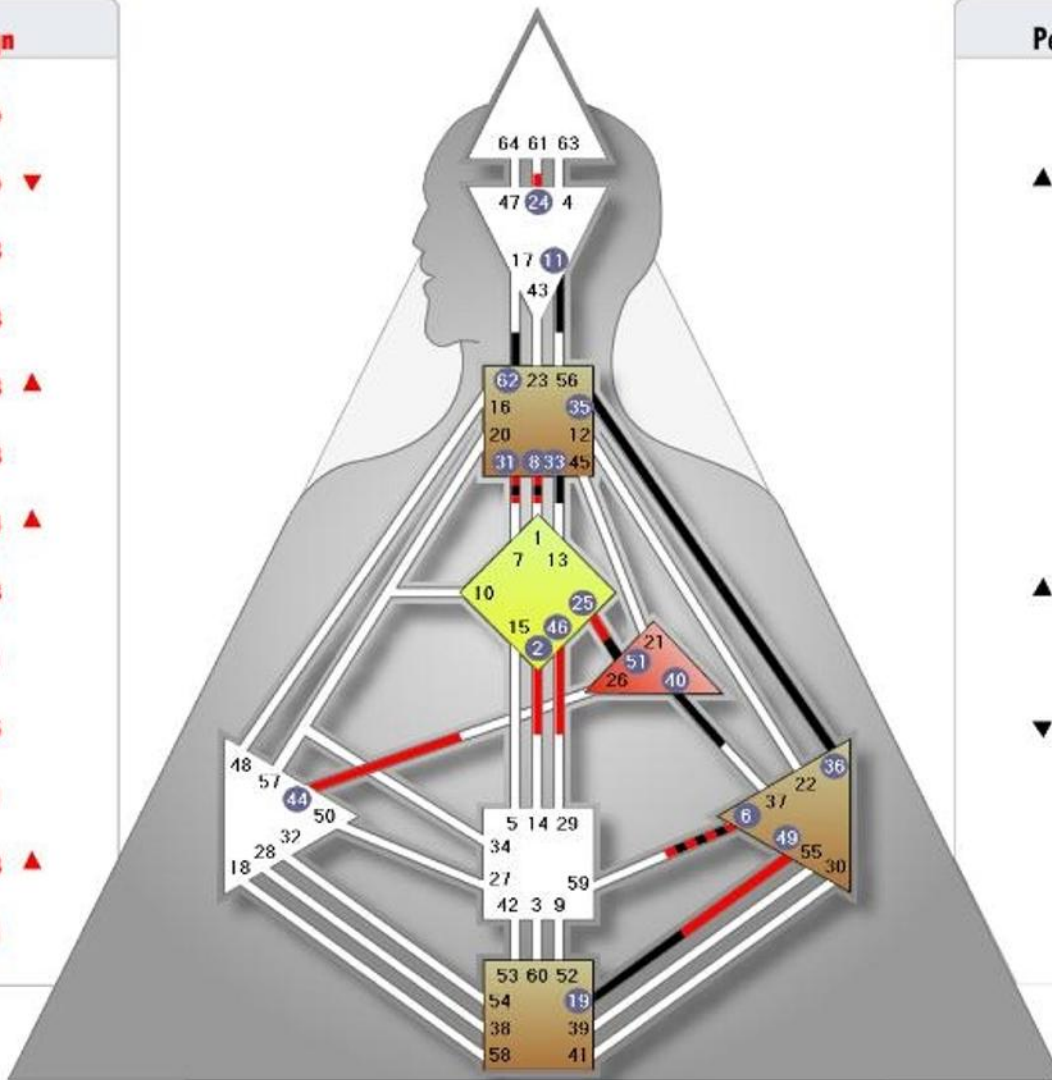

RAVE CHART DATA SHEET

- ▶ Name : Martha Stewart
- ▶ Profile : 4 / 6
- ▶ Inner Authority : Emotional - Solar Plexus
- ▶ Not Self Theme : Anger
- ▶ Birth Date (Local) : 8/3/1941, 1:33:00 PM
- ▶ Incarnation Cross : Right Angle Cross of The Four Ways (33/19 | 24/44)
- ▶ Type : Manifestor
- ▶ Definition : Split Definition
- ▶ Strategy : To Inform
- ▶ Birth Place : Jersey City, (USA) New Jersey
- ▶ Design Date (UT) : 5/3/1941, 7:38:54 PM

Design	
	24.6
	44.6 ▼
	31.3
	46.3
	25.3 ▲
	24.3
	2.4 ▲
	49.3
	8.1
	2.5
	8.1
	6.3 ▲
	31.1

Personality	
33.4	
▲ 19.4	
11.3	
6.2	
36.2	
62.5	
40.4	
▲ 51.2	
35.4	
▼ 8.3	
8.6	
6.4	
31.3	